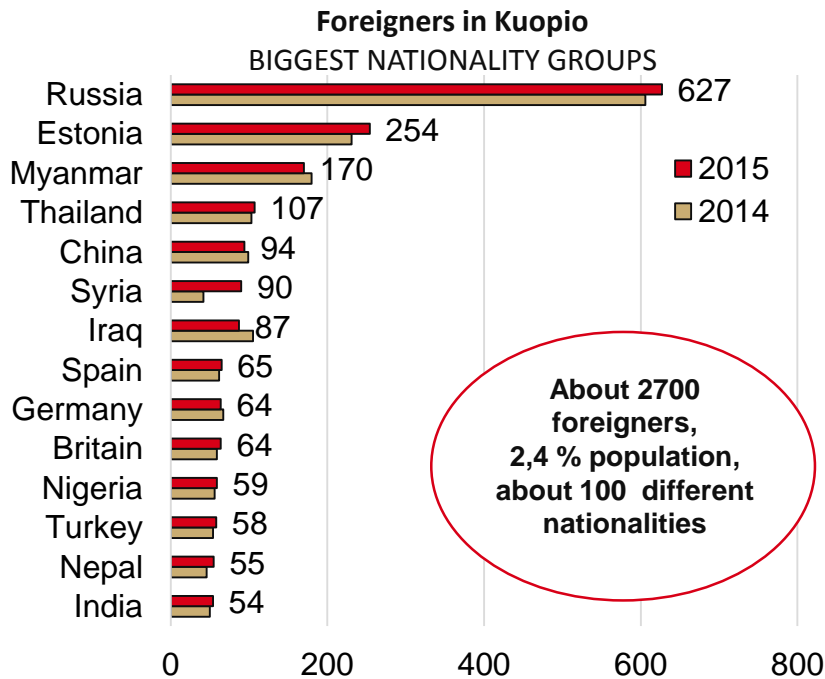

# FOREIGNERS IN KUOPIO 2015

NEWSLETTER 7/2016

# Population of Kuopio according to citizenship and language 2015

In Kuopio there lived 2691 foreign citizens, 2,4%, at year-end 2015. During 2015 the number of foreign citizens grew by 175 persons, 7%. The biggest foreign nationality group was Russians with 630 people. The next biggest groups were Estonians and Myanmarese. The foreigners of Kuopio had about 100 different nationalities.

## Foreign citizens and language speakers % of the population of Kuopio and Finland

In Kuopio there were 74 foreign languages used as mother tongue by 3871 people.