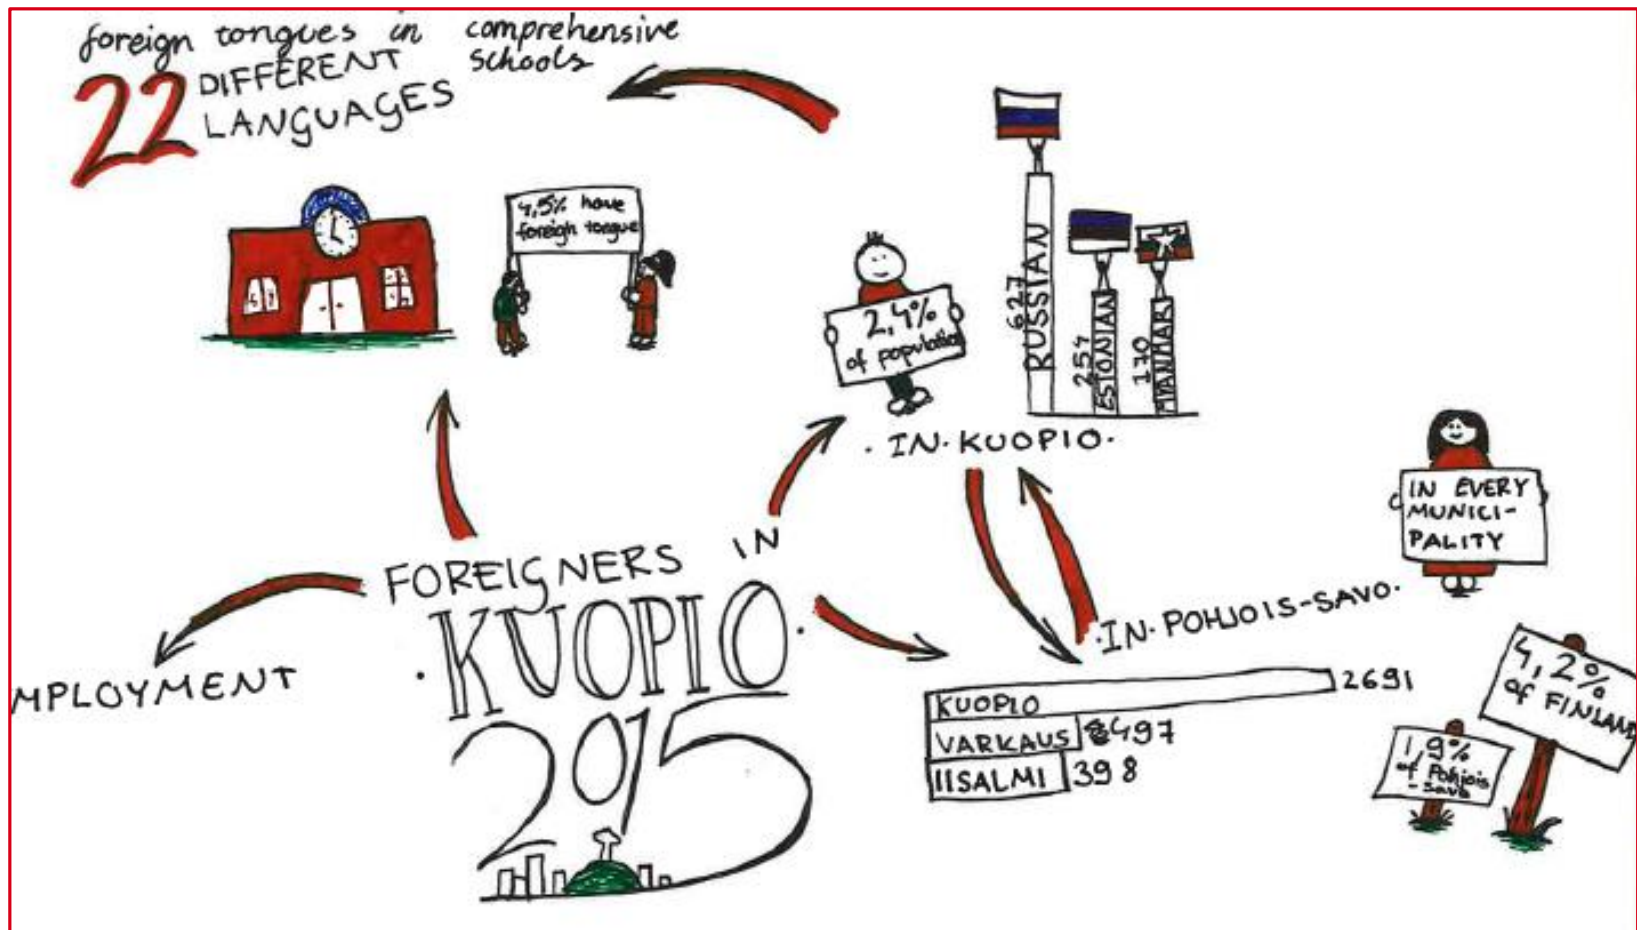

# FOREIGNERS IN KUOPIO 2015

NEWSLETTER 7/2016

# Population of Kuopio according to citizenship and language 2015

In Kuopio there lived 2691 foreign citizens, 2,4%, at year-end 2015. During 2015 the number of foreign citizens grew by 175 persons, 7%. The biggest foreign nationality group was Russians with 630 people. The next biggest groups were Estonians and Myanmarese. The foreigners of Kuopio had about 100 different nationalities.