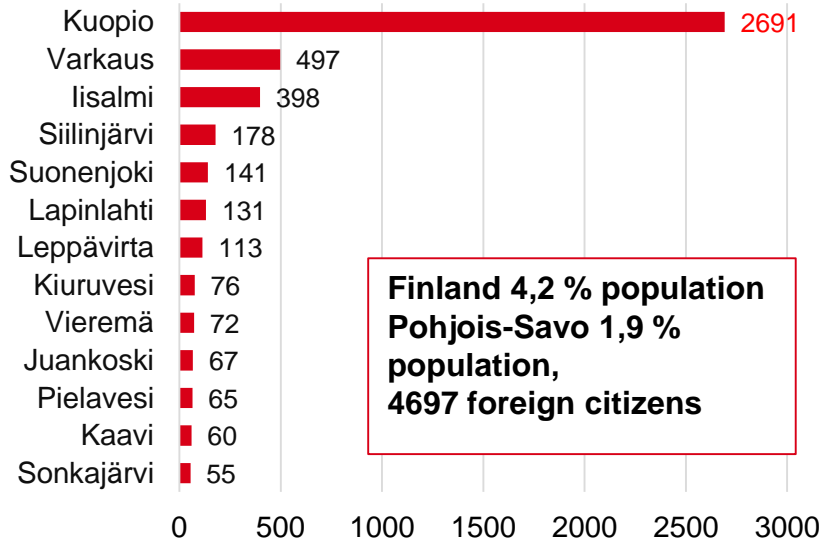

Foreigners in Pohjois-Savo region and reference cities

Foreigners in Pohjois-Savo region

In every municipality of Pohjois-Savo lives some foreigners. Most foreigners live in Kuopio and Varkaus.

Kuopio's portion of foreigners, 2,4%, is small as it is in other cities.

Foreigners in Pohjois-Savo region 31.12.2015 MUNICIPALITIES WITH THE MOST