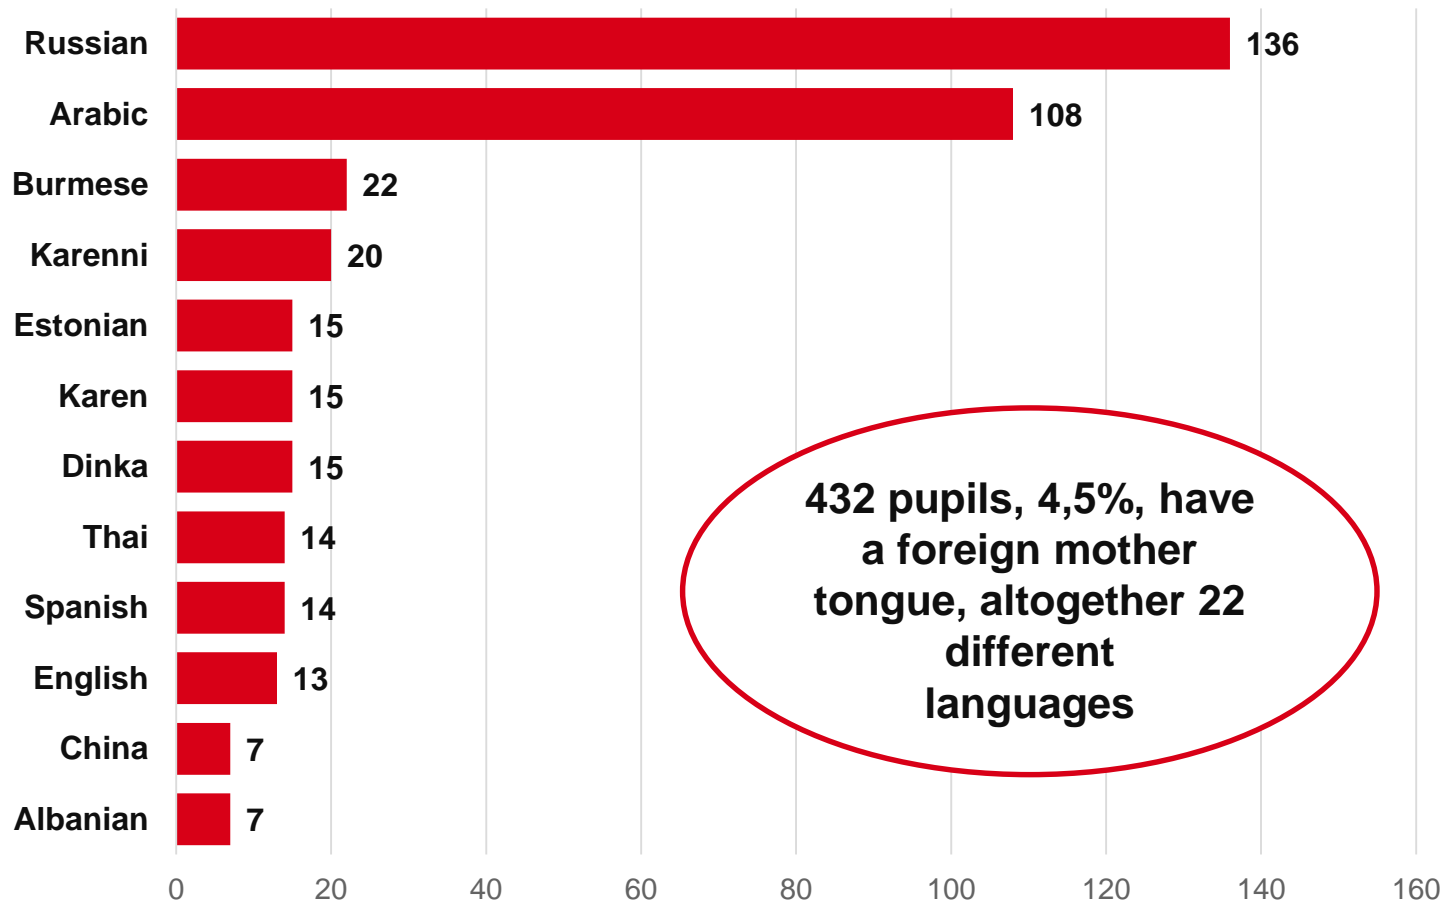

The most common foreign mother tongues in Kuopio comprehensive schools 20.9.2015

Amount of pupils