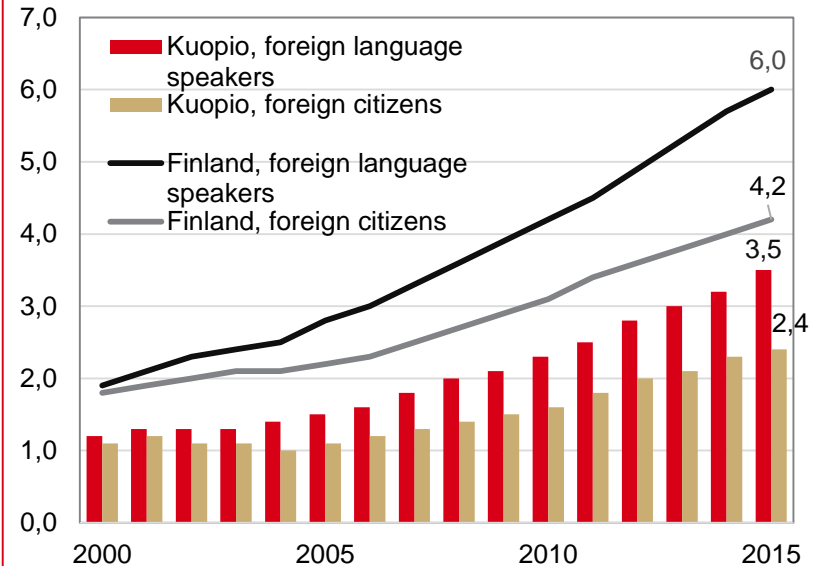

# FOREIGNERS IN KUOPIO 2015

NEWSLETTER 7/2016

# Population of Kuopio according to citizenship and language 2015

In Kuopio there lived 2691 foreign citizens, 2,4%, at year-end 2015. During 2015 the number of foreign citizens grew by 175 persons, 7%. The biggest foreign nationality group was Russians with 630 people. The next biggest groups were Estonians and Myanmarese. The foreigners of Kuopio had about 100 different nationalities.

## Foreign citizens and language speakers % of the population of Kuopio and Finland

In Kuopio there were 74 foreign languages used as mother tongue by 3871 people.