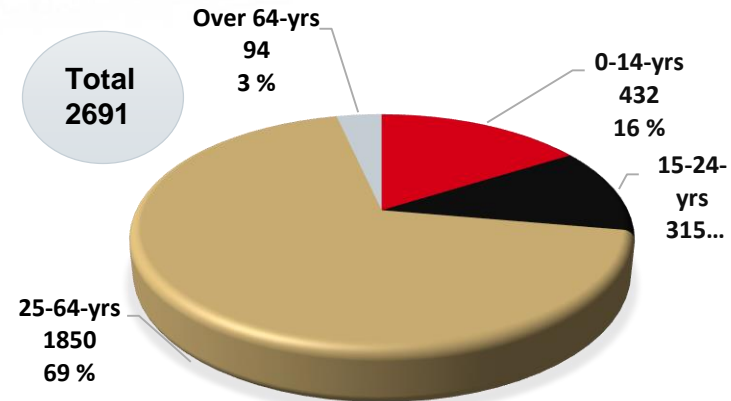

Foreigners in Kuopio's urban areas and age groups 2015

The foreign citizens are younger than Kuopio citizens generally. The biggest portion of foreigners is 25-64-year-olds. Only a small portion (3%) are elderly people.

The foreigners of Kuopio according to age groups

Foreigners live nearly in every urban area in Kuopio. The most foreigners live in areas with the biggest population.

The areas with the most foreigners

Urban area	0-6	7-12	13-15	16-18	19-24	25-64	65+	Total
Litmanen	31	30	13	16	22	219	9	340
Neulamäki	29	3	0	5	49	206	1	293
Puijonlaakso-Taivaanpankko	16	16	5	1	34	209	6	287
Keskusta	12	8	4	11	24	177	7	243
Särkiniemi-Särkilahti	14	10	5	5	13	116	3	166
Saarijärvi-Rahusenkangas	18	21	10	5	7	96	8	165
Pirtti	14	14	7	3	13	71	8	130
Niiva-Länsipuijo-Rypysuo	13	11	4	6	2	70	8	114
Itkonn.-Männistö-Linnanpelto	1	2	2	4	10	77	4	100
Jynkkä	5	7	0	6	5	60	13	96
Kelloniemi-Likolahti	8	6	3	1	2	44	3	67
Haapaniemi	1	1	1	2	6	46	2	59
Puijo (Inkilänmäki)	8	3	2	1	4	35	2	55
Puijonsarvi (Päiväranta)	7	14	2	1	0	26	0	50
Nilsia keskeinen	0	3	2	2	2	36	4	49