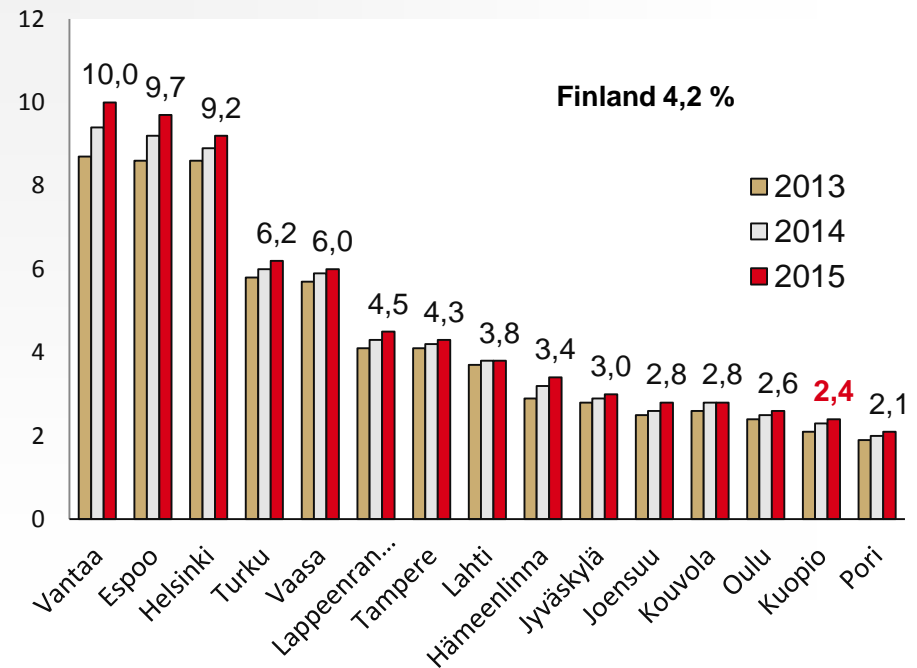

Foreigners in Kuopio and reference cities