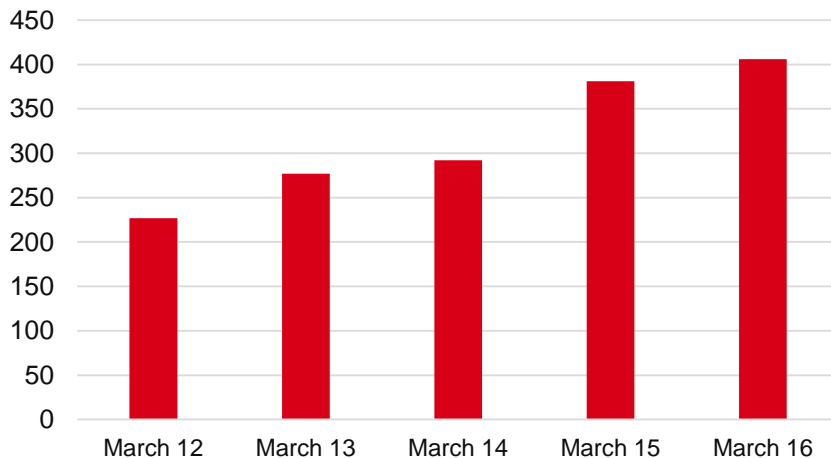

Unemployment of foreigners 03/2016

Unemployment amongst foreigners is common.

In March 2016 there were 406 unemployed foreigners in Kuopio. The unemployed portion of foreign workforce was 34 % (33,3 % 03/2015). The monthly variation of unemployment is big amongst foreigners. Students apply as job applicants during the summer time and the unemployment rate rises (55% 07/2015).

Unemployed foreigners in Kuopio
March 2012-2016